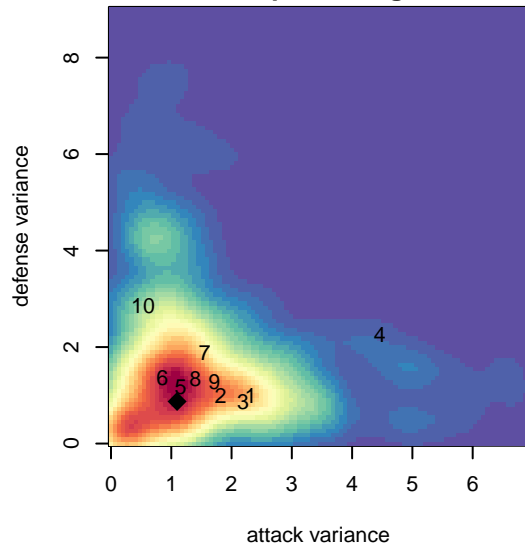

PCU Black 1 G04

Portland City United SC
 Portland, OR
 G04 total strength=760
 attack=0.62 defense=1.23
 fall league = PTT G04 Div 2 White
 spr league = Spr OYS G04 Div 2 Red

alt names used:
 PCU 04 GIRLS BLACK
 PCU 04G Black 1
 PCU 04G Black 1

Venues played:
 2016 PCU Summer Classic U13 Silver Black
 2016 Crossfire Select U12 Gold
 2016 PTT G04 Division 2 White
 2016 Spr OYS G04 Division 2 Red

PCU Black 1 G04
 Dots are actual minus expected GF (blue circles) and GA (red triangles).
 Blue line is smoothed change in attack strength. Red is smoothed change in defense strength.

**attack and defense variance (black dot)
relative to other teams
and top 10 in region**

**attack and defense rating
relative to others at age
and all opponents in last 13 months**

Performance relative to 13 month average