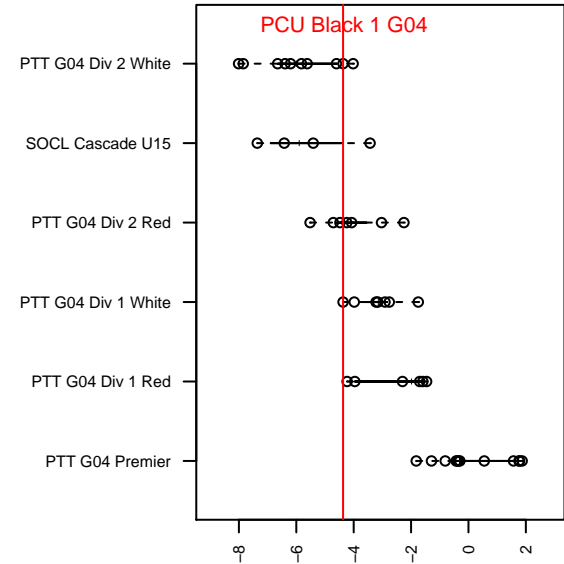

PCU Black 1 G04

Portland City United SC
 Portland, OR
 G04 total strength=760
 attack=0.62 defense=1.23
 fall league = PTT G04 Div 2 White
 spr league = Spr OYS G04 Div 2 Red

alt names used:
 PCU 04 GIRLS BLACK
 PCU 04G Black 1
 PCU 04G Black 1

Venues played:
 2016 PCU Summer Classic U13 Silver Black
 2016 Crossfire Select U12 Gold
 2016 PTT G04 Division 2 White
 2016 Spr OYS G04 Division 2 Red

PCU Black 1 G04
 Dots are actual minus expected GF (blue circles) and GA (red triangles).
 Blue line is smoothed change in attack strength. Red is smoothed change in defense strength.

**attack and defense variance (black dot)
relative to other teams
and top 10 in region**

**attack and defense rating
relative to others at age
and all opponents in last 13 months**

Performance relative to 13 month average